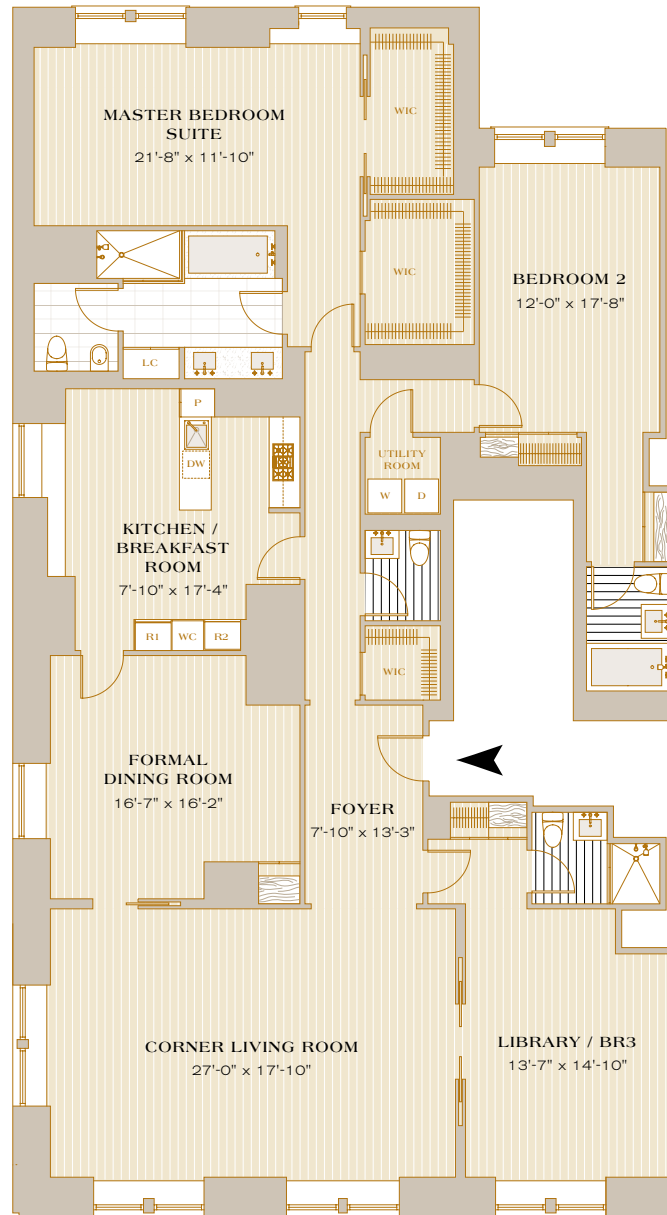

1501

Tower Suite Extraordinaire

3 Bedrooms, 3 Full Baths
Powder Room

3,183 SF / 296 SM

15th Floor

DESIGNED BY JACQUES GRANGE
DEVELOPED BY ALEXICO GROUP

Galerie Mark Sales & Design Boutique
992 Madison Avenue New York, NY 10021
Phone 212.772.1600 Fax 212.772.1610
www.themarkhotel.com
Exclusive Sales Agent:
Corcoran Sunshine Marketing Group